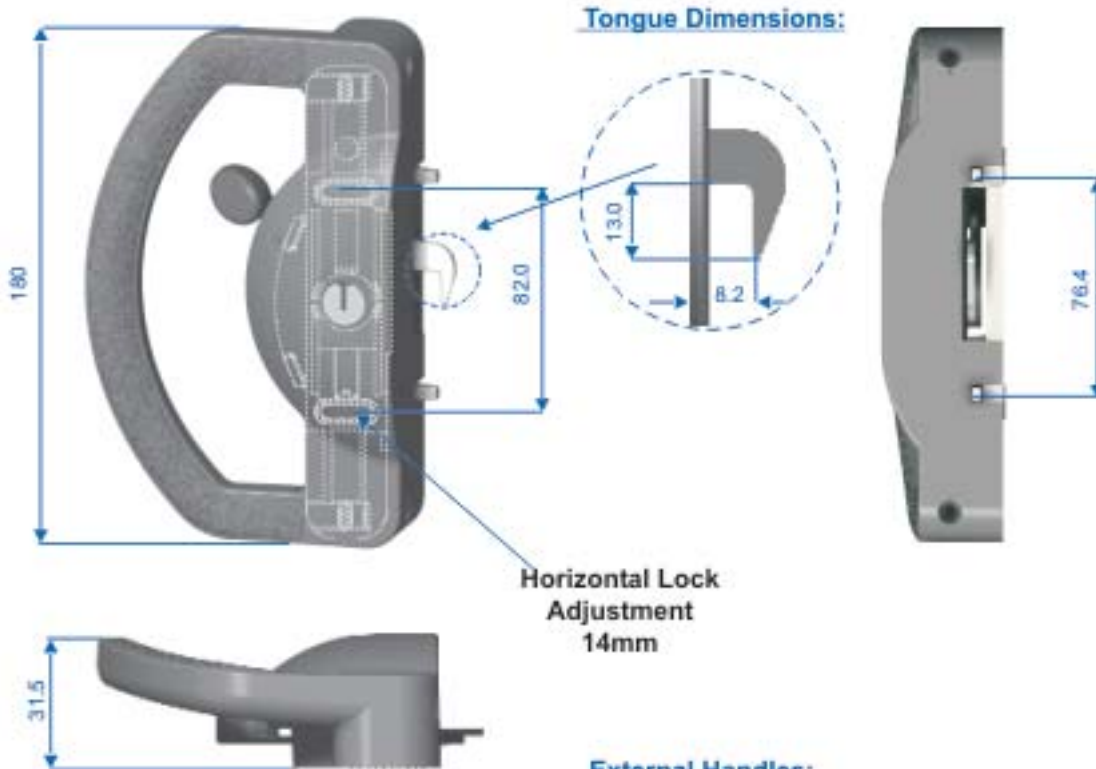

Sliding Patio Door Lock

DS950 Lachlan

- The DS950 is both a latch and deadlock all in one standard model.
- The DS950 utilises the proven Doric OEM Universal Chassis System.
- The DS950 is a symmetrical design. An important feature with four lite doors where locks meet.
- A large handle and a BCA compliant latch lever for easy operation.
- The DS950 utilises the Doric cartridge cylinder system which makes re-keying or changing cylinders quick and easy.
- Polesium™ can be powder coated in all polyester colours using the exclusive Doric Desmotec™ process.
- Totally corrosion resistant Polesium™ lock & keeper covers.

DS950 Lachlan Sliding Door Lock

Technical Specifications

Product Code:
 DS950 with cylinder
 DS951 without cylinder
 DS952 external cylinder
 DS958 dummy handle
 DS959 low slot

Cylinder:
 Both C4 pin and disc cylinders are available. Disc cylinders are standard.

Ordering Procedure:
 eg. DS980/DS840/DS52/Disc

Horizontal Lock Adjustment
 14mm

External Handles:

Finishes:

Black mill	
Black	PC
Brown	PC
White	PC
Primrose	PC
Silver	PC
Matt stone beige	PC

Other special polyester colours upon request.

Keeper:

Note: DS52 available with lensed badges