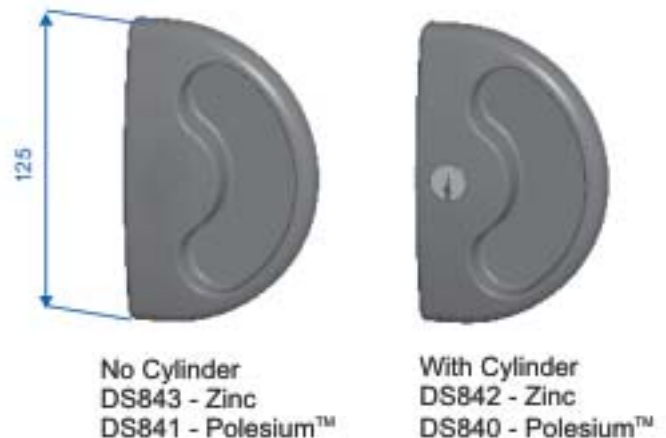

Sliding Patio Door Lock

DS950 Lachlan

- The DS950 is both a latch and deadlock all in one standard model.
- The DS950 utilises the proven Doric OEM Universal Chassis System.
- The DS950 is a symmetrical design. An important feature with four lite doors where locks meet.
- A large handle and a BCA compliant latch lever for easy operation.
- The DS950 utilises the Doric cartridge cylinder system which makes re-keying or changing cylinders quick and easy.
- Polesium™ can be powder coated in all polyester colours using the exclusive Doric Desmotec™ process.
- Totally corrosion resistant Polesium™ lock & keeper covers.

DS950 Lachlan Sliding Door Lock

Technical Specifications

Product Code:
 DS950 with cylinder
 DS951 without cylinder
 DS952 external cylinder
 DS958 dummy handle
 DS959 low slot

Cylinder:
 Both C4 pin and disc cylinders are available. Disc cylinders are standard.

Ordering Procedure:
 eg. DS980/DS840/DS52/Disc

Horizontal Lock Adjustment
 14mm

External Handles:

Finishes:

Black mill	
Black	PC
Brown	PC
White	PC
Primrose	PC
Silver	PC
Matt stone beige	PC

Other special polyester colours upon request.

Keeper:

Note: DS52 available with lensed badges